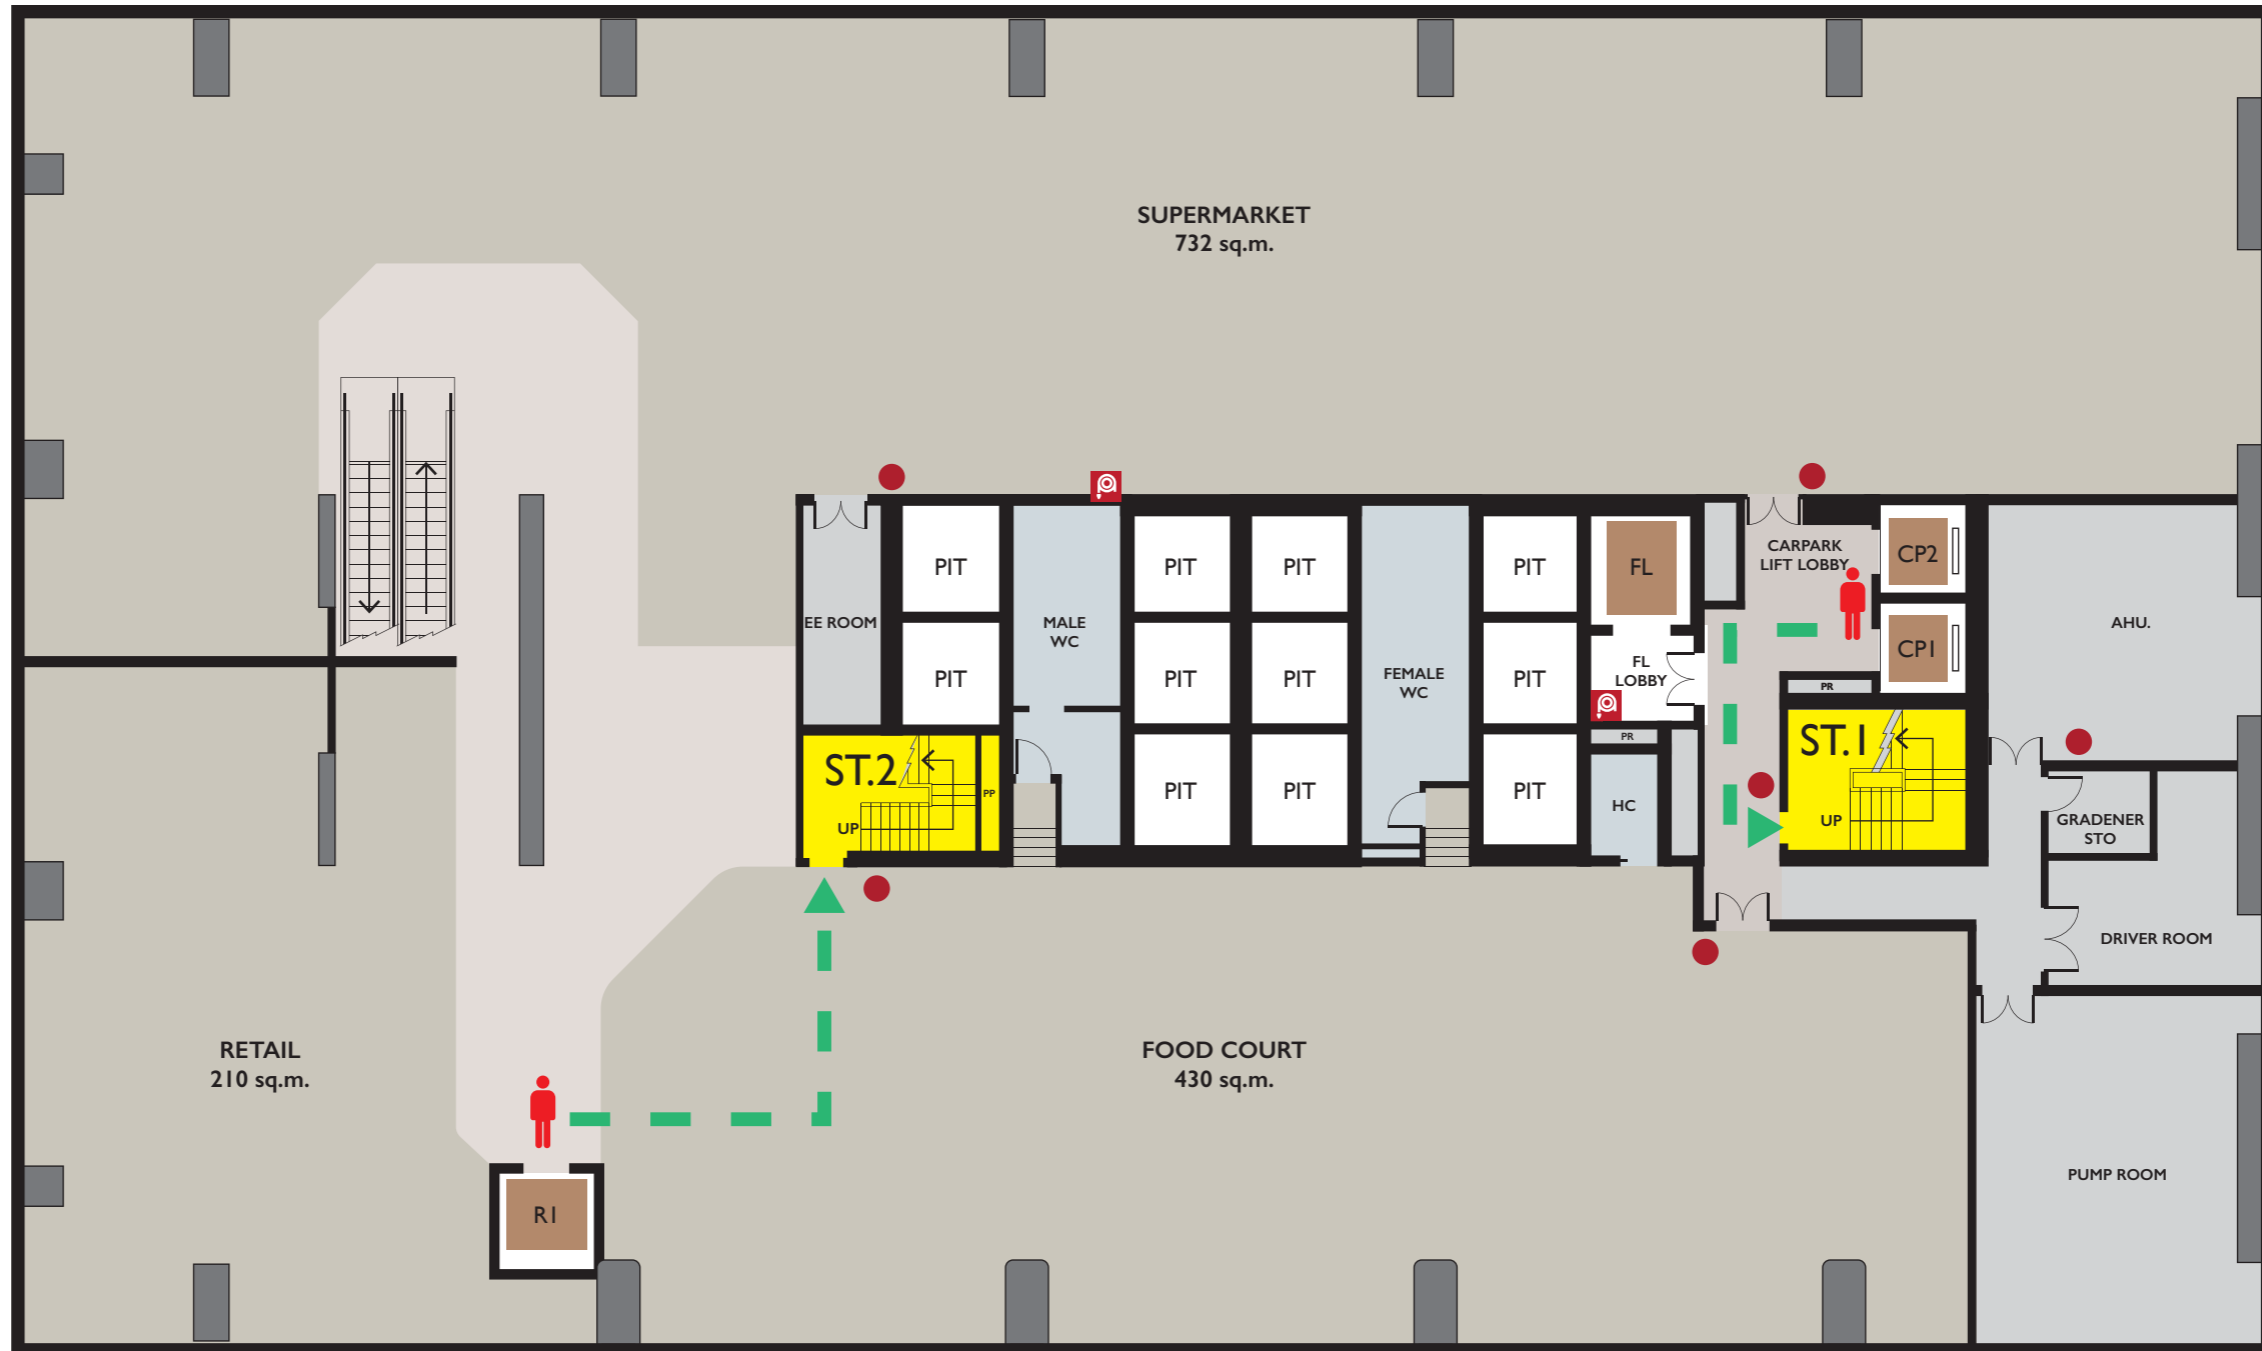

# AREA SURROUNDING THE BUILDING

SUKHUMVIT SOI 7

SUKHUMVIT SOI 11

-  ASSEMBLY POINT
-  VEHICLE ENTRANCE - EXIT OF THE BUILDING
-  ENTRANCE-EXIT OF THE PLAZA BUILDING
-  PICK-UP AND DROP-OFF POINT FOR PEOPLE ENTERING THE BUILDING
-  LOADING POINT
-  ENTRANCE TO THE PARKING BUILDING
-  SMOKING AREA
-  RECEPTION COUNTER/LOBBY
-  BRAHMA SHRINE

# BASEMENT

MANUAL PULL STATION

FIRE ESCAPE WALKWAY

FIRE ESCAPE

FIRE HOSE CABINET

# LEVEL I

- 

MANUAL PULL STATION
- 

FIRE ESCAPE WALKWAY
- 

FIRE ESCAPE
- 

FIRE HOSE CABINET
- 

FIRST AID KITS
- 

AED

# JLK OFFICE LEVEL 12

● MANUAL PULL STATION    
 - - - > FIRE ESCAPE WALKWAY    
  FIRE ESCAPE

🔥 FIRE HOSE CABINET    
 + FIRST AID KITS

- MANUAL PULL STATION
- FIRE ESCAPE WALKWAY
- FIRE ESCAPE
- FIRE HOSE CABINET
- AED