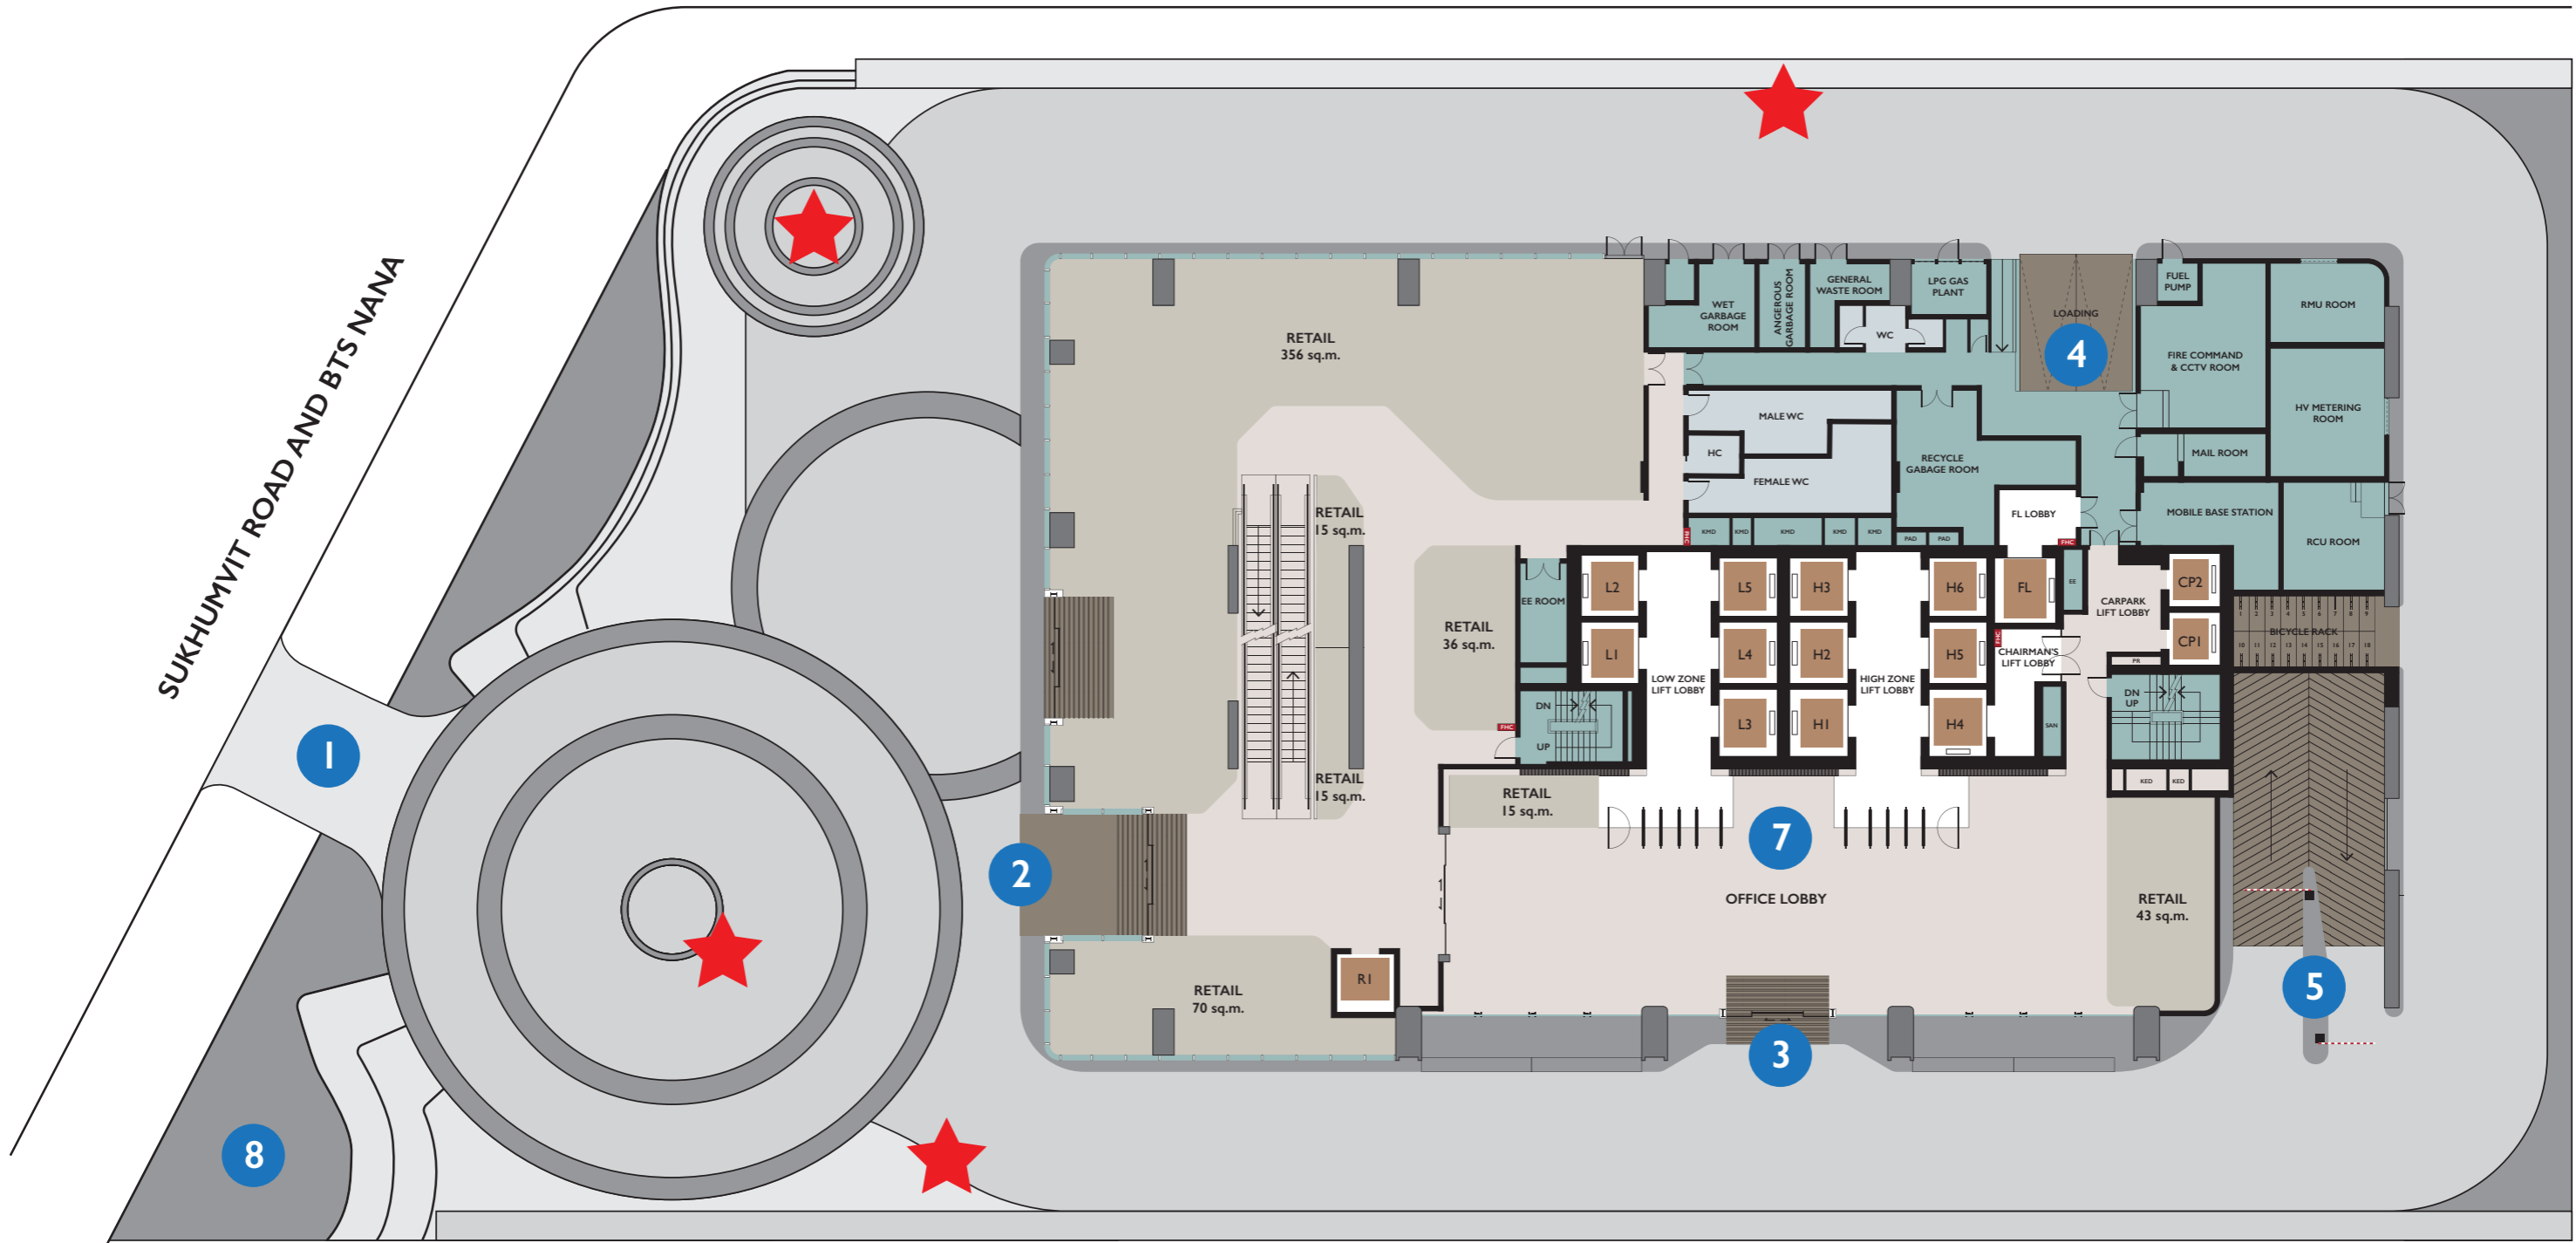

# AREA SURROUNDING THE BUILDING

SUKHUMVIT SOI 7

SUKHUMVIT SOI 11

-  ASSEMBLY POINT
-  VEHICLE ENTRANCE - EXIT OF THE BUILDING
-  ENTRANCE-EXIT OF THE PLAZA BUILDING
-  PICK-UP AND DROP-OFF POINT FOR PEOPLE ENTERING THE BUILDING
-  LOADING POINT
-  ENTRANCE TO THE PARKING BUILDING
-  SMOKING AREA
-  RECEPTION COUNTER/LOBBY
-  BRAHMA SHRINE

# BASEMENT

MANUAL PULL STATION

FIRE ESCAPE WALKWAY

FIRE ESCAPE

FIRE HOSE CABINET

# LEVEL I

- 

MANUAL PULL STATION
- 

FIRE ESCAPE WALKWAY
- 

FIRE ESCAPE
- 

FIRE HOSE CABINET
- 

FIRST AID KITS
- 

AED

# JLK OFFICE LEVEL 12

● MANUAL PULL STATION    
 - - - > FIRE ESCAPE WALKWAY    
  FIRE ESCAPE

🔥 FIRE HOSE CABINET    
 + FIRST AID KITS

- MANUAL PULL STATION
- FIRE ESCAPE WALKWAY
- FIRE ESCAPE
- FIRE HOSE CABINET
- AED