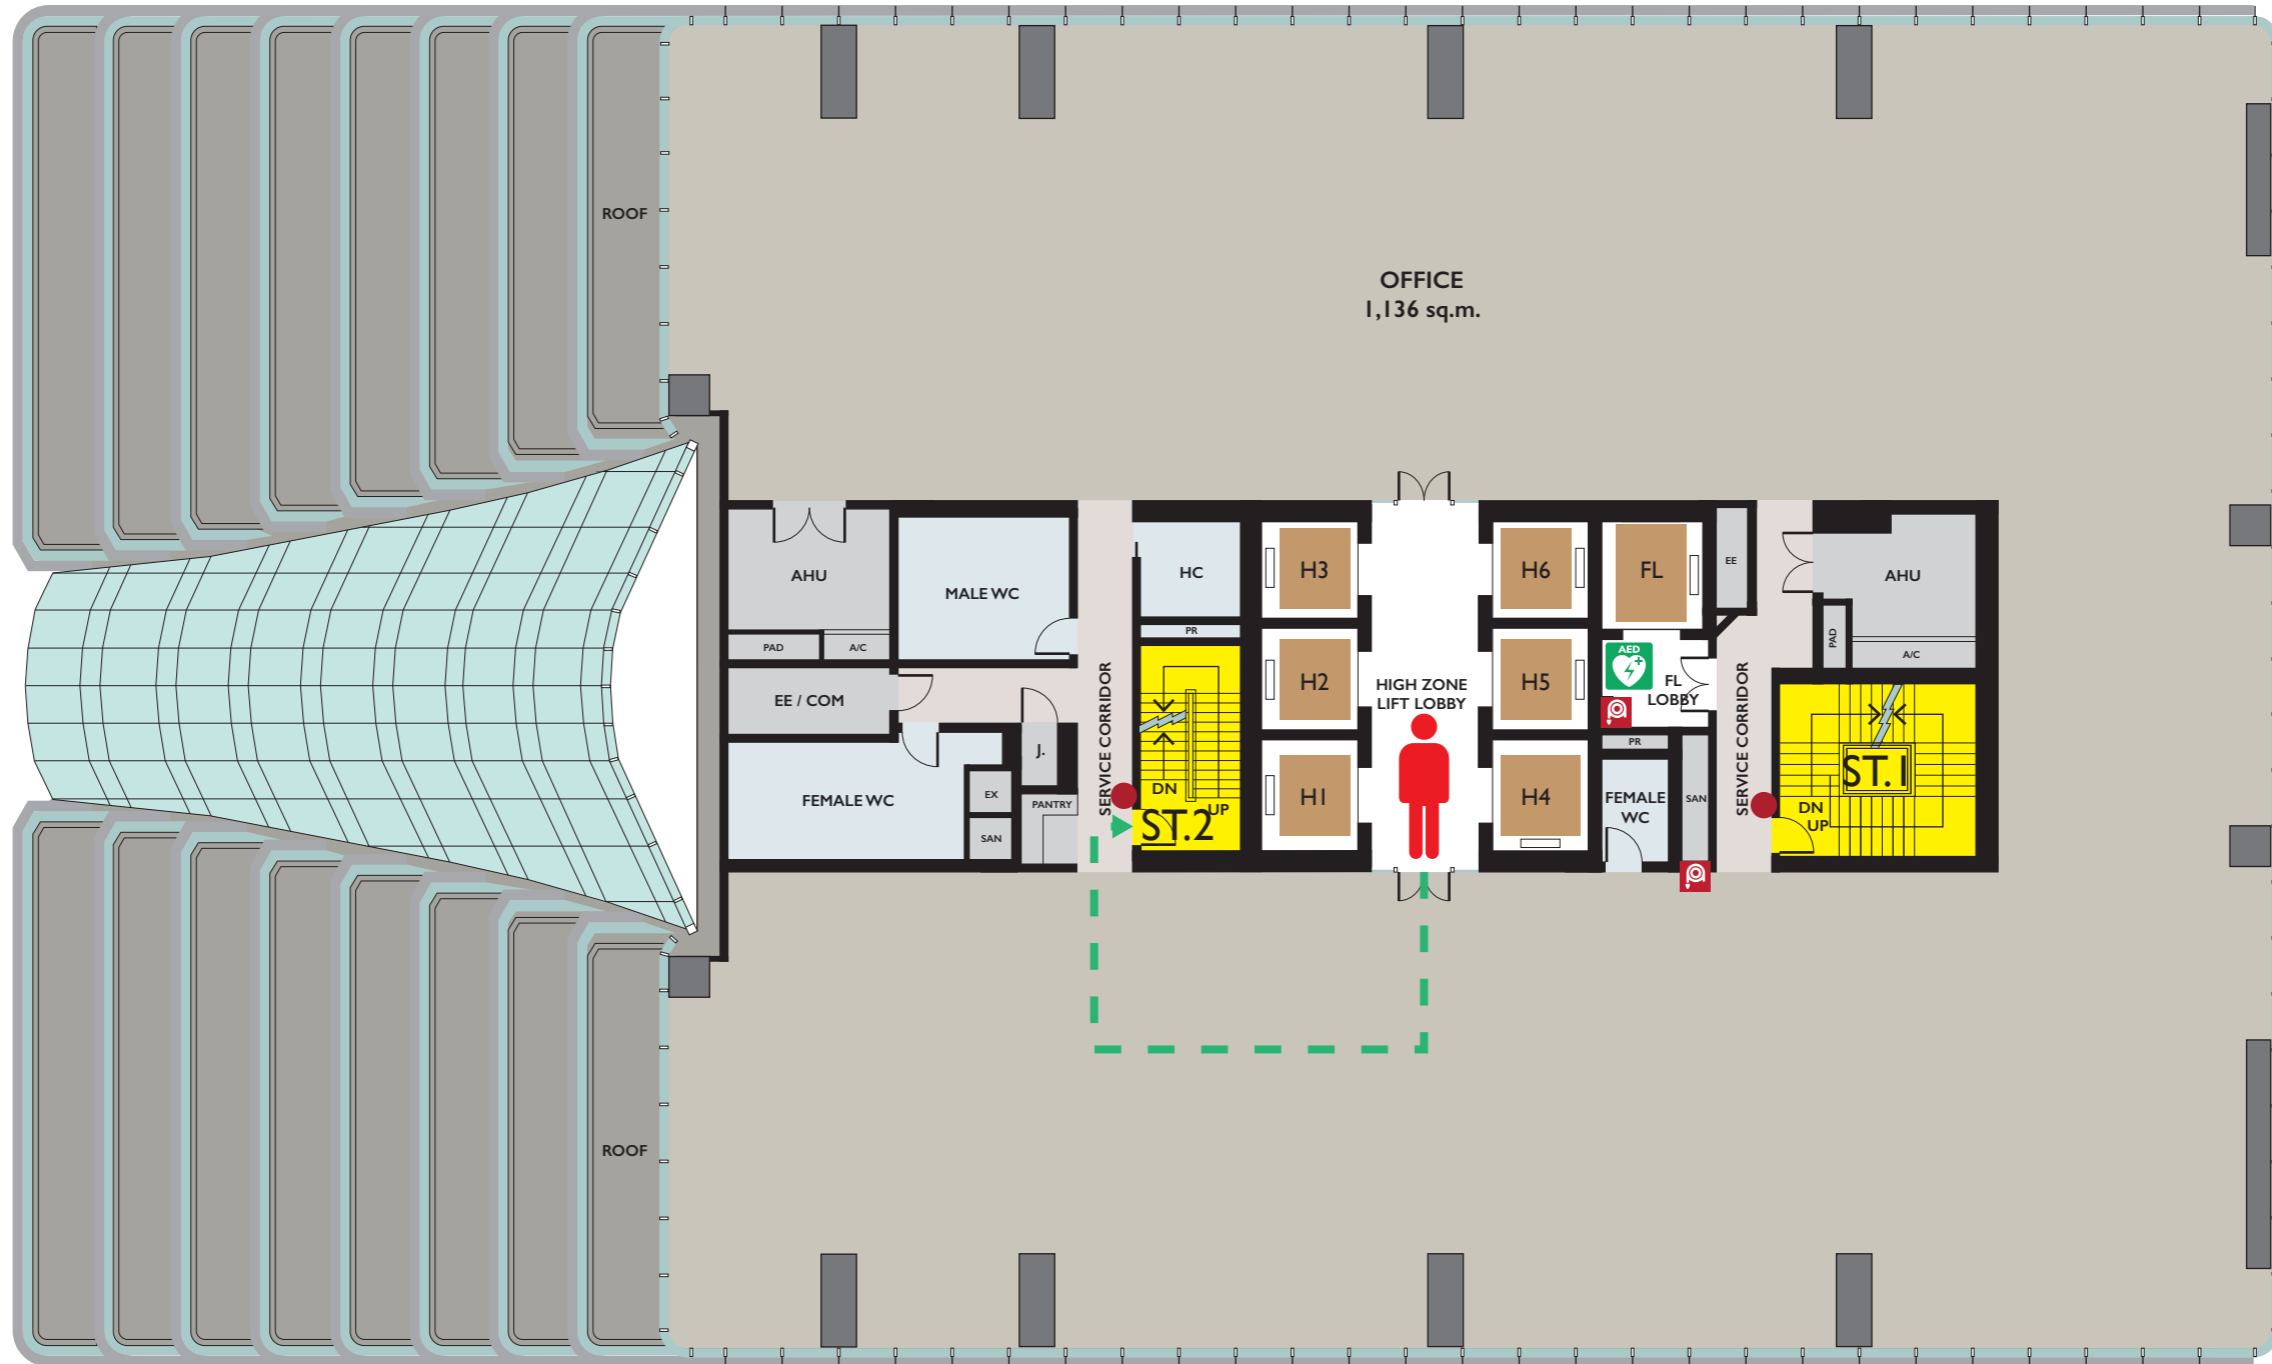

# BASEMENT

MANUAL PULL STATION

FIRE ESCAPE WALKWAY

FIRE ESCAPE

FIRE HOSE CABINET

# RETAIL

-  MANUAL PULL STATION
-  FIRE ESCAPE WALKWAY
-  FIRE ESCAPE
-  FIRE HOSE CABINET

- |   |   |   |
|---|---|---|
|  MANUAL PULL STATION |  FIRE ESCAPE WALKWAY |  FIRE ESCAPE |
|  FIRE HOSE CABINET   |  FIRST AID KITS      |  AED         |

# JLK OFFICE LEVEL 12

● MANUAL PULL STATION    
 - - - > FIRE ESCAPE WALKWAY    
  FIRE ESCAPE

🔥 FIRE HOSE CABINET    
 + FIRST AID KITS

- MANUAL PULL STATION
- FIRE ESCAPE WALKWAY
- FIRE ESCAPE
- FIRE HOSE CABINET
- AED